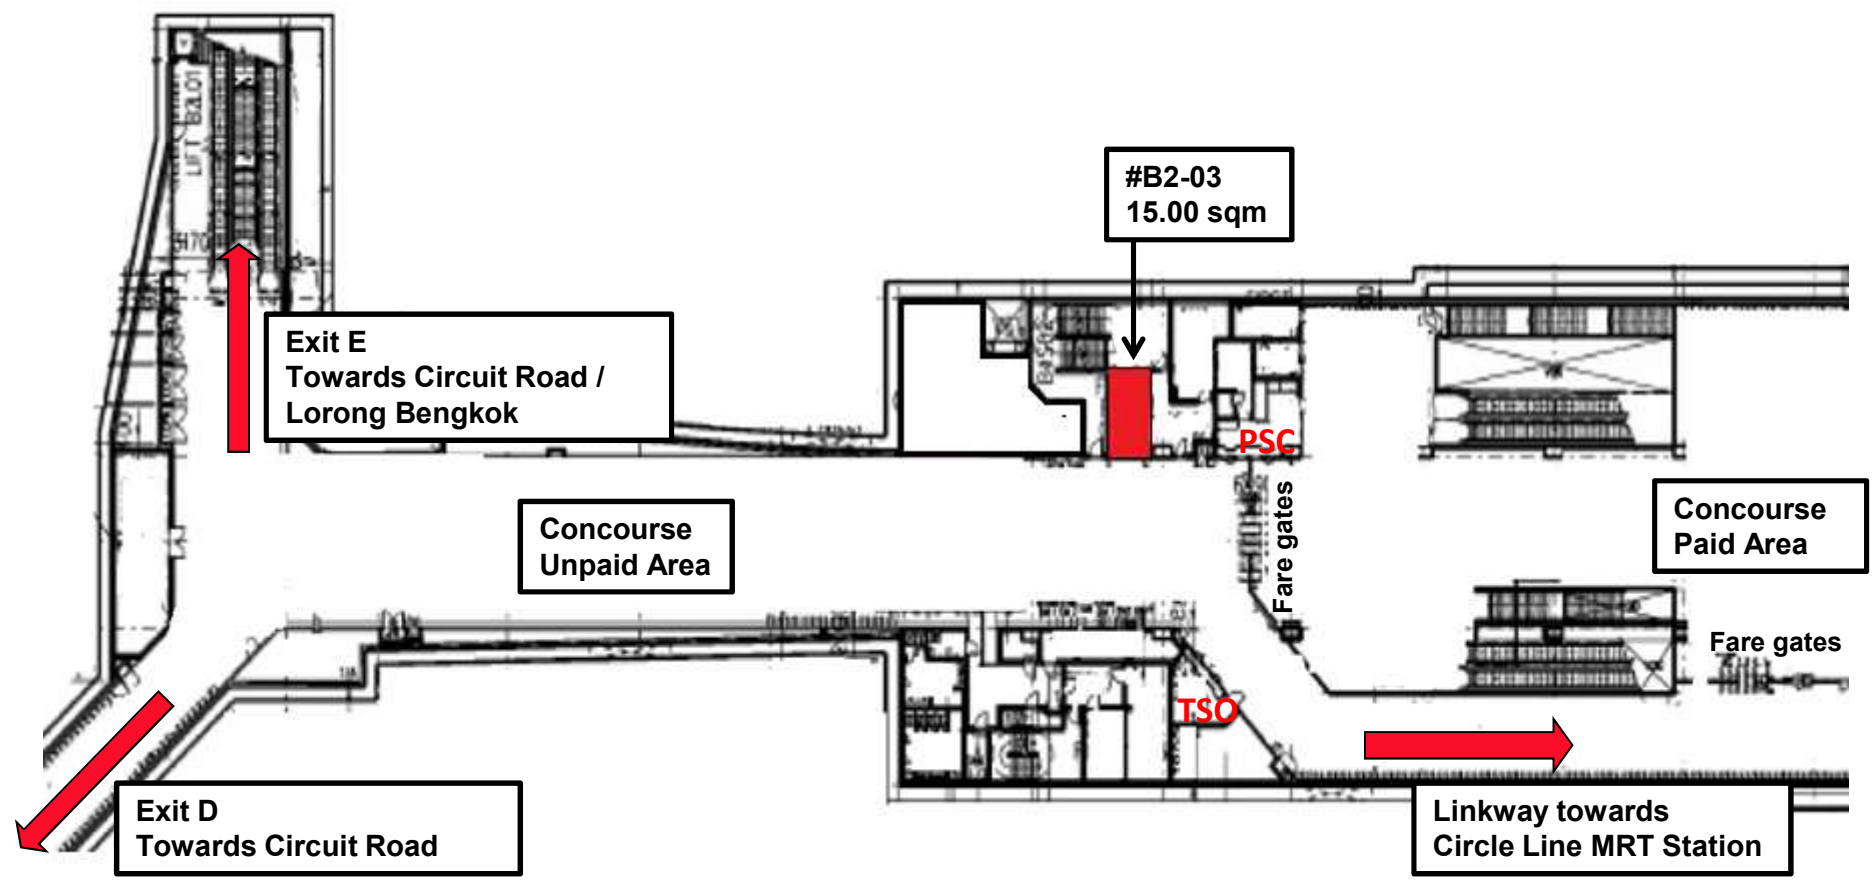

# MACPHERSON MRT STATION

PSC – Passenger Service Centre  
TSO – Transitlink Ticket Sales Office